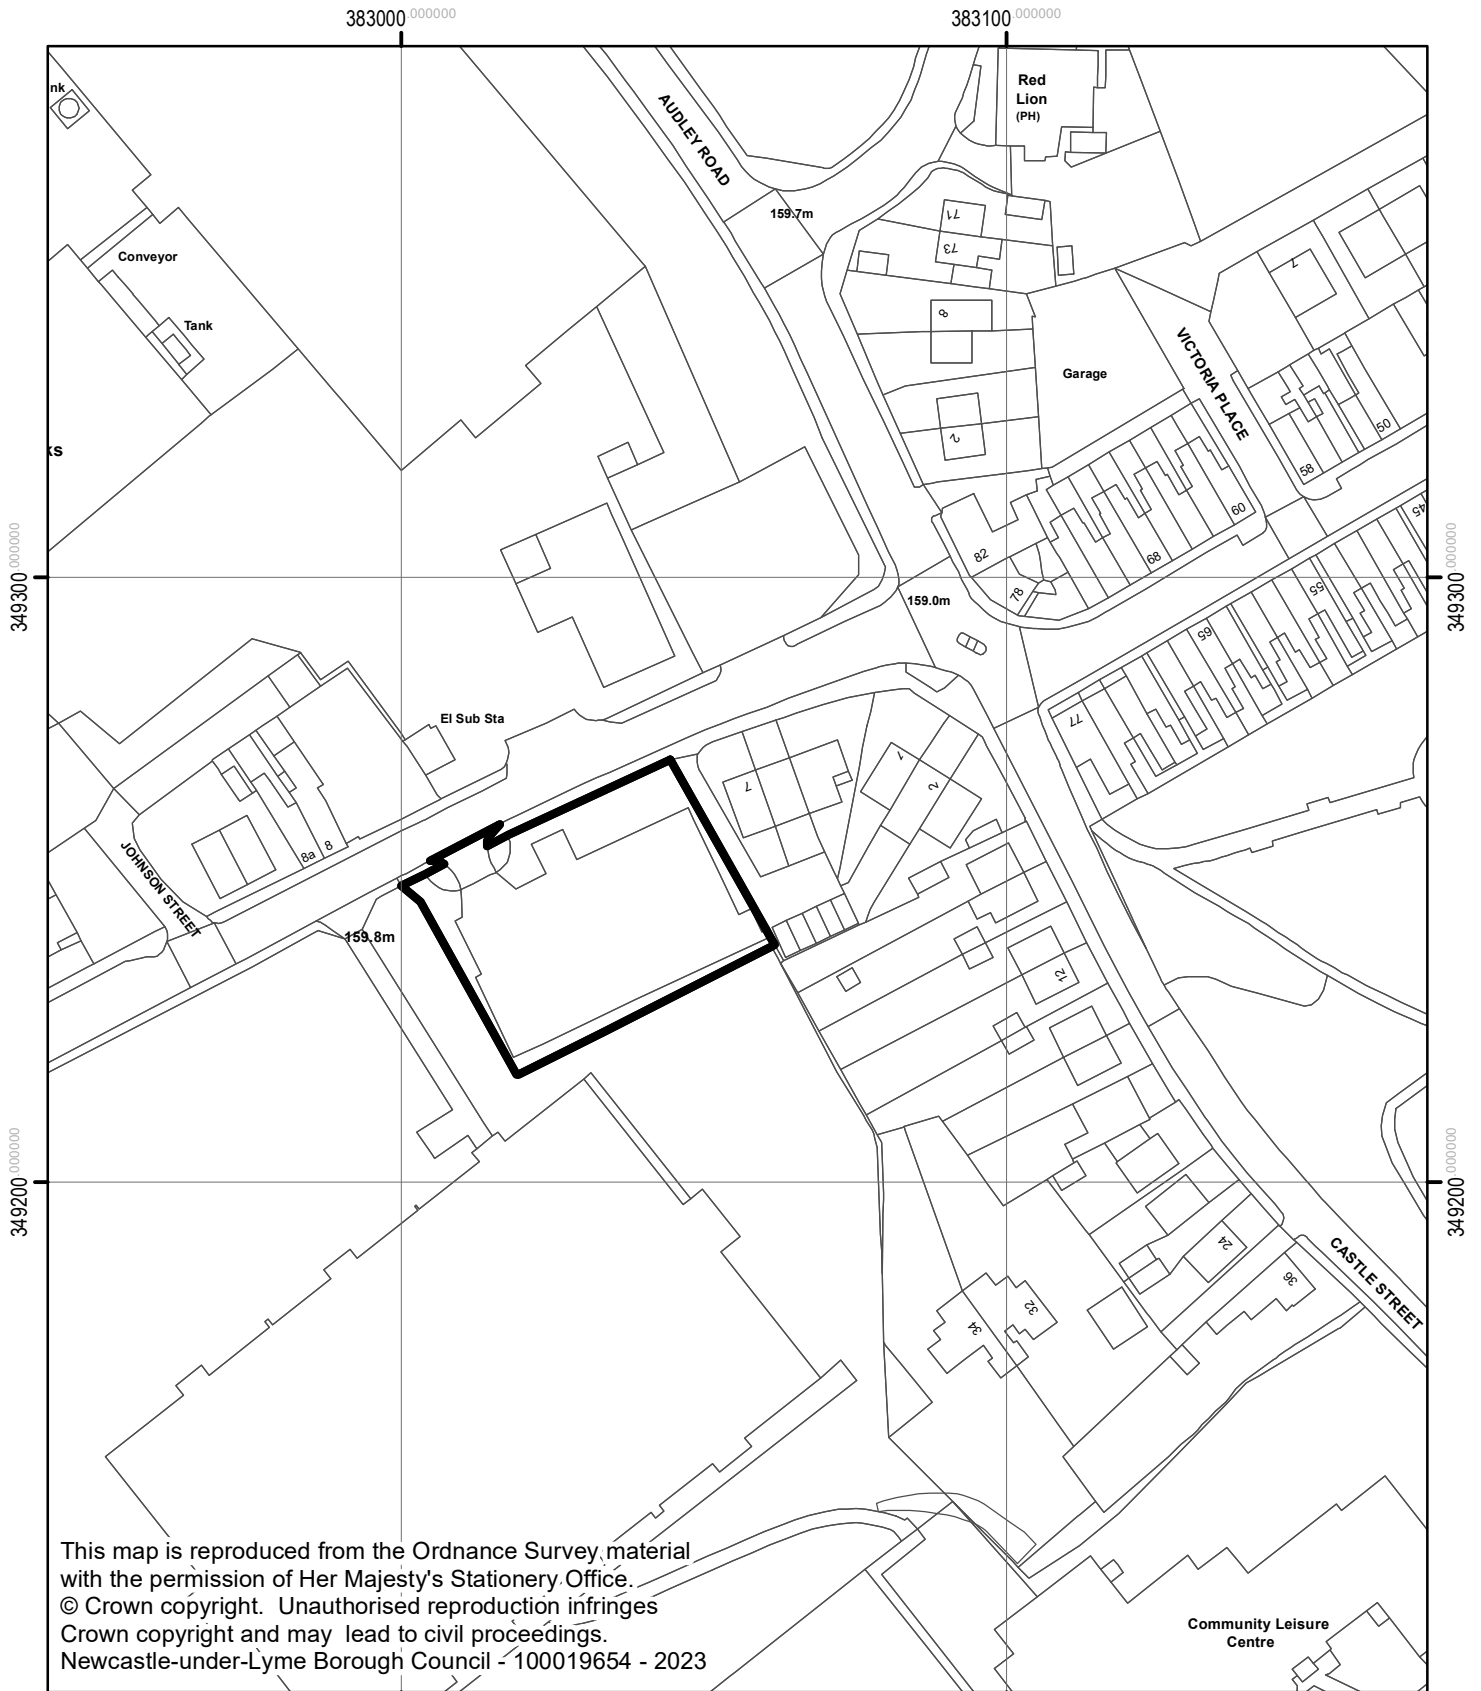

23/00374/FUL  
Land Off Apedale Road  
Chesterton

This map is reproduced from the Ordnance Survey material with the permission of Her Majesty's Stationery Office.  
© Crown copyright. Unauthorised reproduction infringes Crown copyright and may lead to civil proceedings.  
Newcastle-under-Lyme Borough Council - 100019654 - 2023